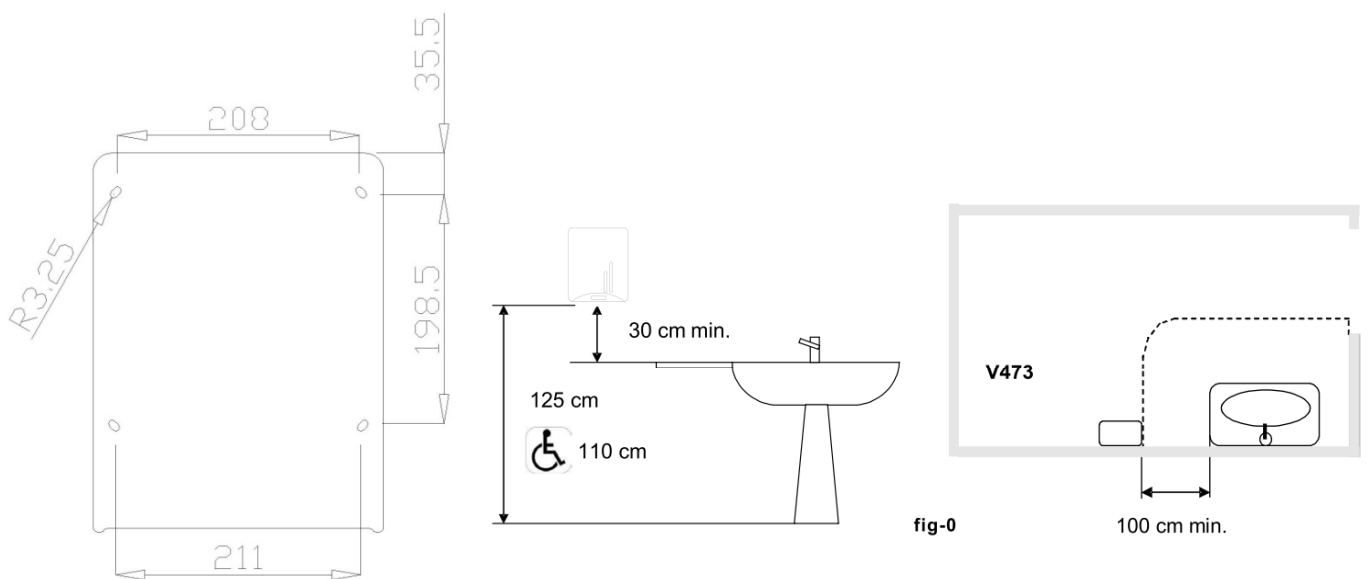

Краткое описание

NOFER "FUGA" сушилка для рук. Сделана из ударопрочного антивандального пластика отвечающего всем европейским стандартам.

Суммарная мощность 800 W.

Размеры: 324 высота x 253 ширина x 156 глубина мм.

Dimensions in mm.

INSTALLATION

In toilet areas with a high frequency use, the recommendation is to install one hand dryer for each toilet. In toilet areas with a lower frequency of use, the recommendation is to install one hand dryer for every two sinks or two dryers for every three washbasins. Installation should be as shown in fig-0. In case of installation on marble or shiny surfaces, it should be located 40 cm above the surface.